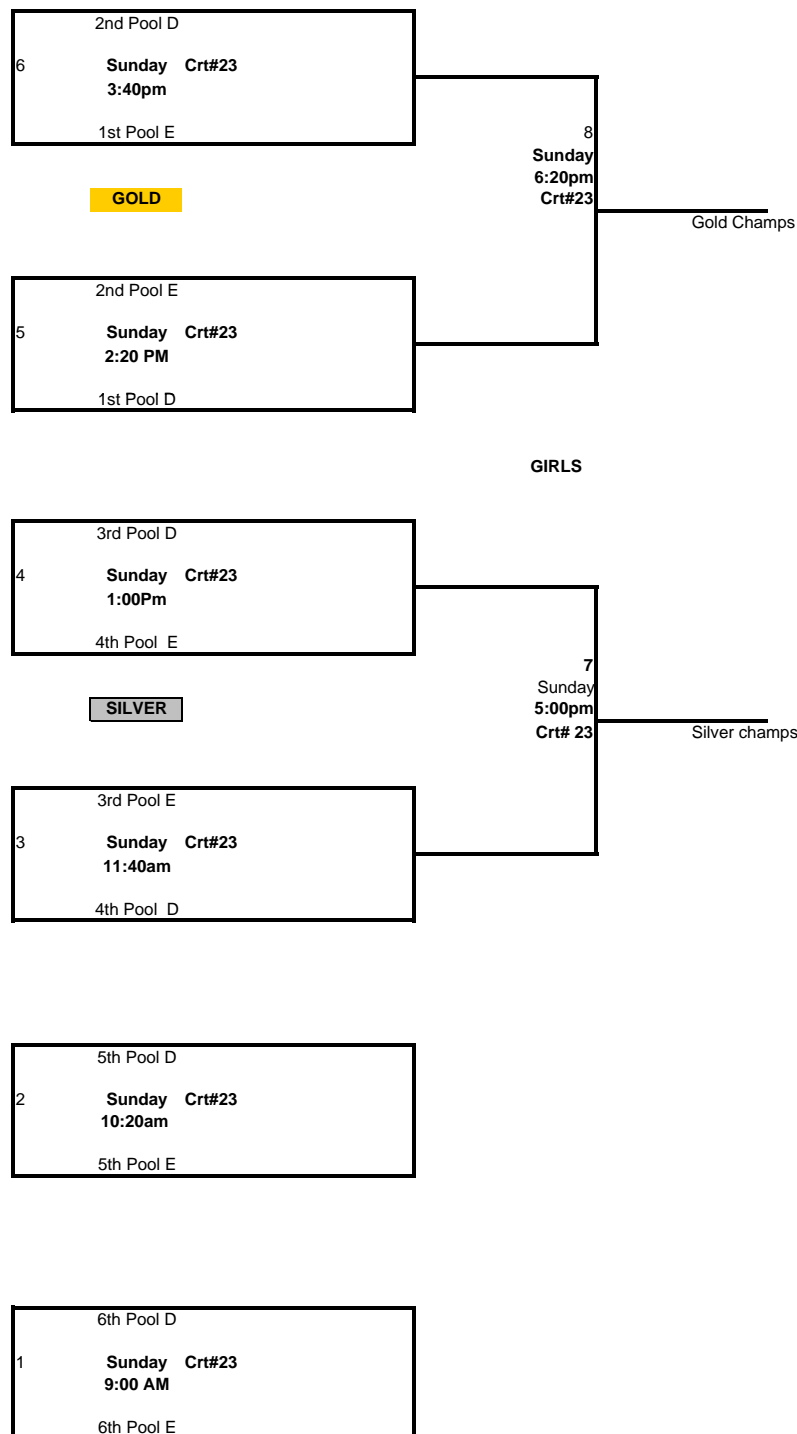

14U / 15U Pool Play Friday & Saturday

Leon Sablatura Middle School #22
2201 N. Galveston Avenue
Pearland, TX 77581

Sam Jamison Middle School Court #23
2506 Woody Road
Pearland, TX 77581

Pearland Jr. High West (Court #12 - ONLY)
2337 N. Galveston
Pearland, TX 77581

Pool D

		W	L
10	Wildcats Black		
11	TKO Select Lady Dogs		
12	GCBC 14u		
13	Pearland Pathers		
14	Elgin Ballers 14u		
15	Coast 2 Coast		

Daily Pass $10
Kids Under Age 7 Free

Weekend Pass $25
(Good For Boy's and Girl's - Games)

Pool E

		W	L
16	Houston Angels		
17	Houston Fastbreaker 2014		
18	Ball Players Work		
19	GCBC 15u		
20	Elgin Ballers 15u		
21	Hoops		

Tie In Pool Play Goes To Total Points
Team Listed on Left Wear Light Color Jersey "You Are The Home Team"

Day	Time	Match	Score	
Friday	6:00pm	10 v 12		
	7:20pm	17 v 19		
	8:40 PM	16 v 18		
Saturday	9:00AM	11 v 13		
	10:20AM	12 v 14		
	11:40am	18 v 20		
	1:00 PM	19 v 21		
	2:20 PM	13 v 15		
	3:40 PM	20 v 16		
	5:00 PM	14 v 11		
	5:00 PM	21 v 17 Cr#12		
	6:20 PM	15 v 10		
	Sunday		Bracket Play (Below)	

Sam Jamison Middle School Court #23
2506 Woody Road
Pearland, TX 77581

Pearland Jr. High West (Court #12 - ONLY)
2337 N. Galveston
Pearland, TX 77581

14U / 15U Bracket

Top of Bracket Wear Light Jersey
SUNDAY