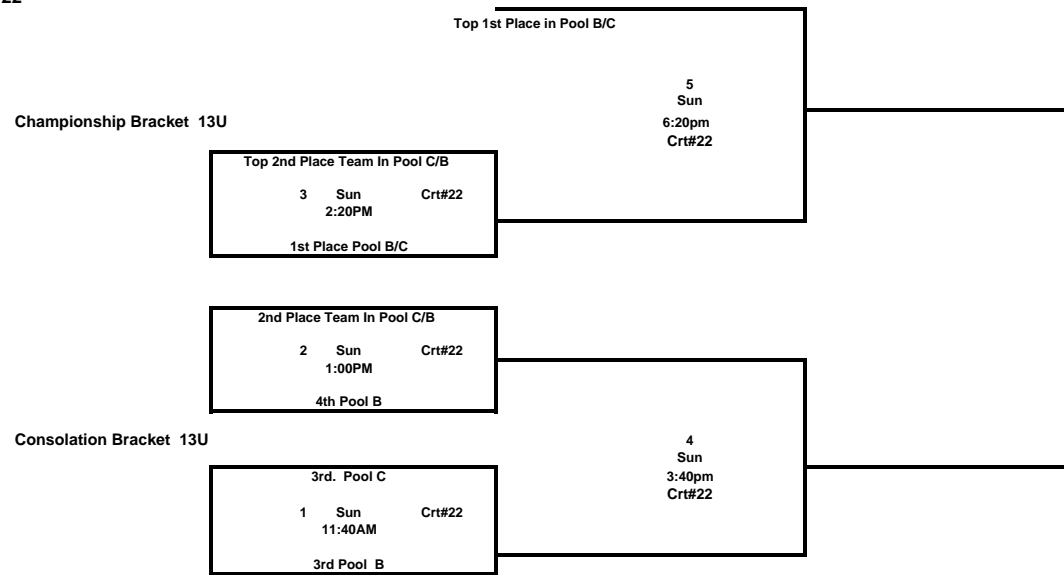

13U Bracket

Top of Bracket Wear Light Jersey

[Leon Sablatura Middle School (SM)](#)
2201 N. Galveston Avenue
Pearland, TX 77581

Court #22